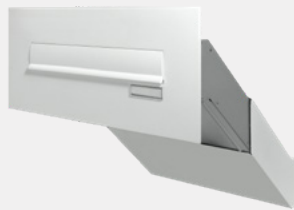

MULTIPLE MAILBOXES

**THROUGH
THE WALL
SERIES**

aspex

aspex-uk.co.uk

THROUGH THE WALL SERIES

The DAD Telescopic range of mailboxes was developed to suit through cavity or solid walls between 260 and 500mm deep. This concept guarantees the opening door at the rear will sit flush with the inner wall. Available as a multiple unit in any configuration. The laser cut front panel is attached to the mailboxes with no screws visible from outside for extra security and sleek appearance. Mailboxes compliant to SBD Homes 2019.

2000

Width : 255 mm
Height : 108 mm

Aperture : 230 x 35 mm

2000

D. 260 ~ 380 mm

2000 +

D. 380 ~ 500 mm

2001

Width : 300 mm
Height : 125 mm

Aperture : 280 x 35 mm

2001

D. 260 ~ 380 mm

2001 +

D. 380 ~ 500 mm

2002

Width : 355 mm
Height : 108 mm