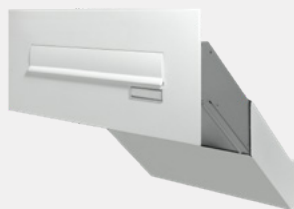

MULTIPLE MAILBOXES

**THROUGH
THE WALL
SERIES**

aspex

aspex-uk.co.uk

THROUGH THE WALL SERIES

The DAD Telescopic range of mailboxes was developed to suit through cavity or solid walls between 260 and 500mm deep. This concept guarantees the opening door at the rear will sit flush with the inner wall. Available as a multiple unit in any configuration. The laser cut front panel is attached to the mailboxes with no screws visible from outside for extra security and sleek appearance. Mailboxes compliant to SBD Homes 2019.

2000

Width : 255 mm
Height : 108 mm

Aperture : 230 x 35 mm

2000

D. 260 ~ 380 mm

2000 +

D. 380 ~ 500 mm

2001

Width : 300 mm
Height : 125 mm

Aperture : 280 x 35 mm

2001

D. 260 ~ 380 mm

2001 +

D. 380 ~ 500 mm

2002

Width : 355 mm
Height : 108 mm