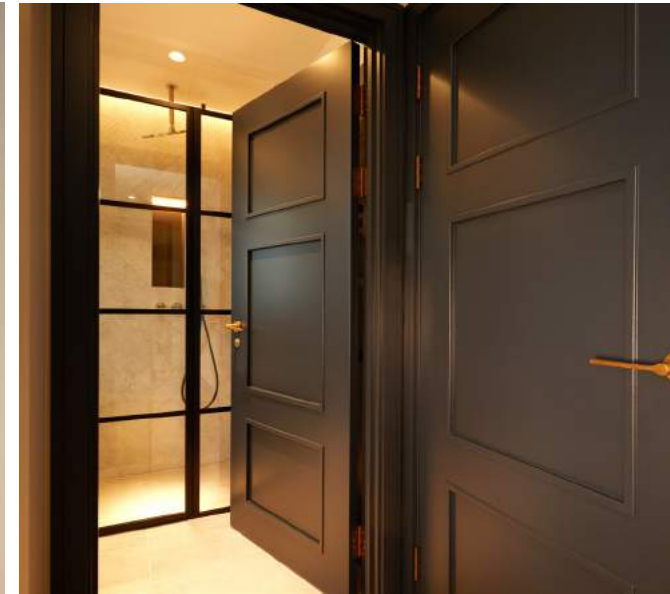

Available in a range of colour and wood texture choices

PAINTED DOORS

FINISH CHOICE

Popular factory-painted doors allow you to touch-up as needed, enhancing the look & feel easily.

Choose any RAL colour to closely match your interior look. Excellent range of standard and bespoke RAL colours