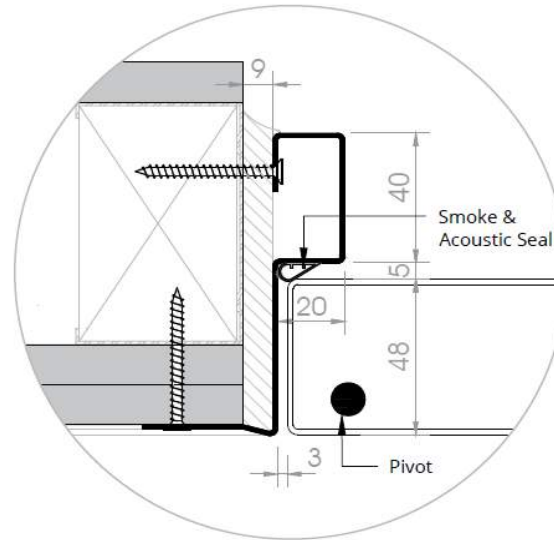

NOVISTA STEEL RISERS

FRAME

Concealed/Picture frame design made from 1.2mm steel. 3 or 4 sided frame options

LEAF

Double skin 1.0mm Zintec Steel with glass wool insulated core. 48mm thick

CONFIGURATIONS

Single leaf, double leaf and up to six leaves within one frame

PERFORMANCE

- Fire Rating - FD120(S)
- Acoustic Rating - 41dB Rw (as standard)
- Smoke/Air tested - To BS6375-1, BSEN1634-3 and to BSEN13501-2
- Thermal Resistance - 1.43(m²K)/W