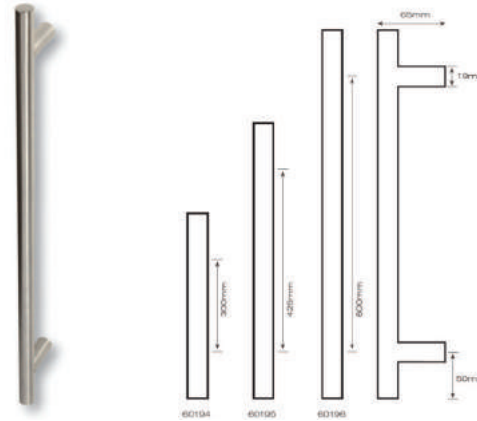

DOOR STOP

Heavy duty floor mounted door stop.
Concealed fix. Stainless steel material.
Supplied with fixings

IRONMONGERY

POPULAR CHOICES

T BAR PULL HANDLE

Bolt through fixed with M8 machine screws
Suitable for doors up to 54mm thick
Available in satin or polished stainless steel
Dimensions comply with the requirements of
BS8300 and Approved Document M