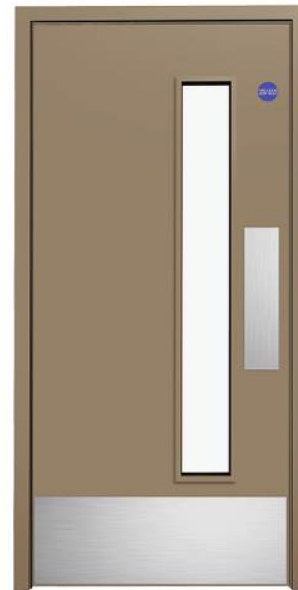

PAS24 ACCESS CONTROLLED COMMUNAL DOORSETS

A range of PAS24 security rated doorsets which can be connected to any access control system

The doorsets are secured using an electric strike and heavy-duty latch and have been PAS24 tested from both sides and these will open automatically in the event of a fire

Available in industry-standard and bespoke sizes and a variety of different designs and finishes.

The doorsets are supplied fully assembled with the electric strike and latch installed with frames, extension linings and architraves either primed or finished to match the door leaf.

PUSH SIDE