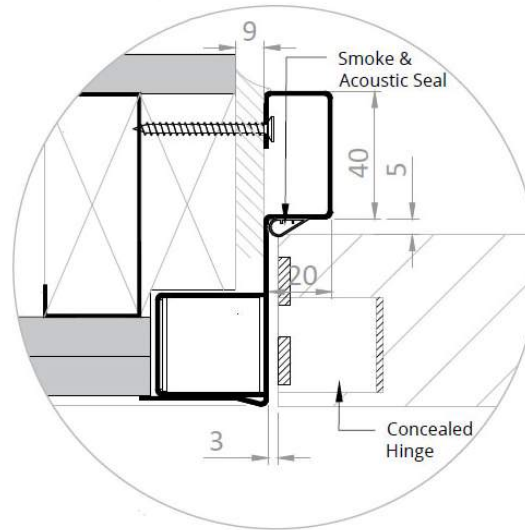

NOVISTA TIMBER RISERS

FRAME

Concealed/Picture frame design made from 1.2mm steel. 3 or 4 sided frame options

LEAF

Solid core to suit application*

FD30, up to 2500mm high and 800mm wide

leaves*FD60, up to 2420mm high and 850mm wide*

CONFIGURATIONS

Single leaf & double leaf

PERFORMANCE

- Fire Rating - FD30/60
- Acoustic Rating - up to 35dB Rw
- Smoke/Air tested - To BS6375-1, BSEN1634-3 and to BSEN13501-2
- Thermal Resistance - Consult technical dept.