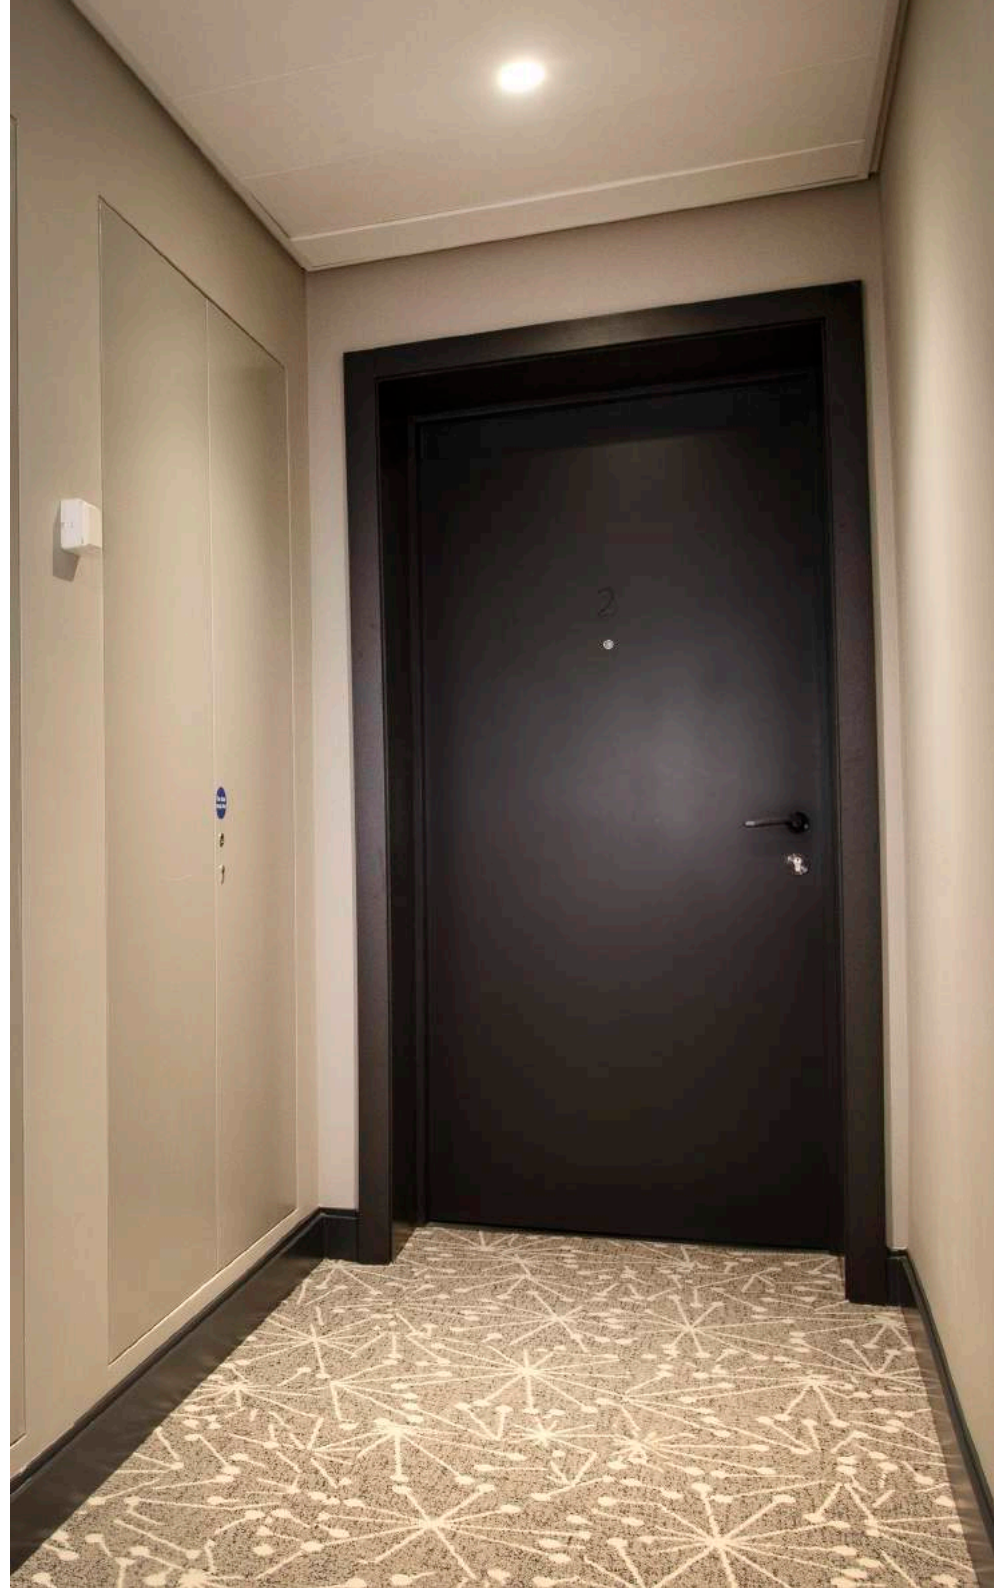

Grooved

Flush

Finishes

Painted

Veneer

Laminated

PAS24 ENTRANCE DOORSETS

A range of Residential Apartment Entrance doorsets available in industry-standard and bespoke sizes and a variety of different designs and finishes.