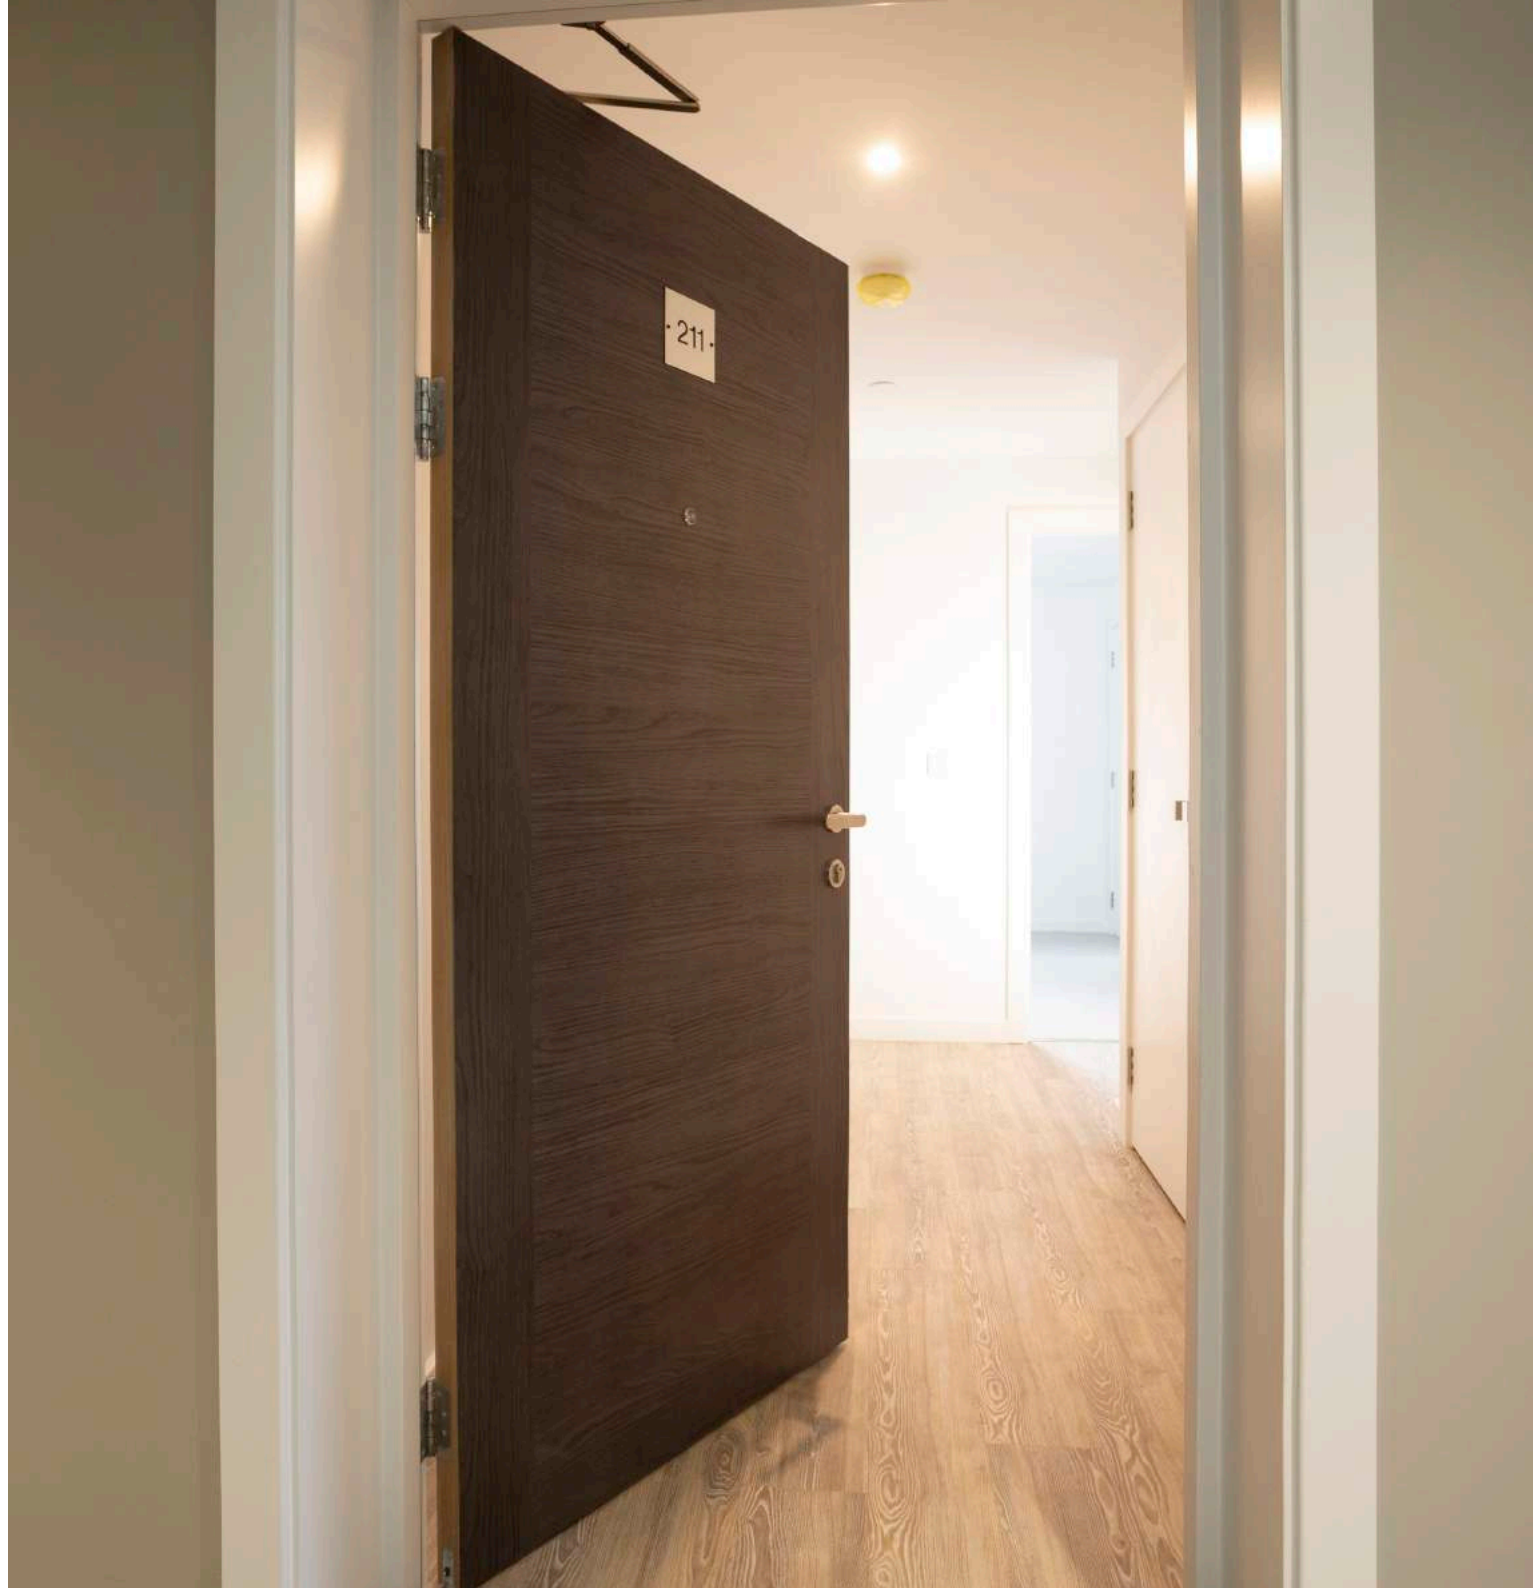

aspex

ARCHITECTURAL SOLUTIONS
RESIDENTIAL

DOORSETS | IRONMONGERY | ACCESS CONTROL

---

www.aspex-uk.co.uk | info@aspex-uk.co.uk