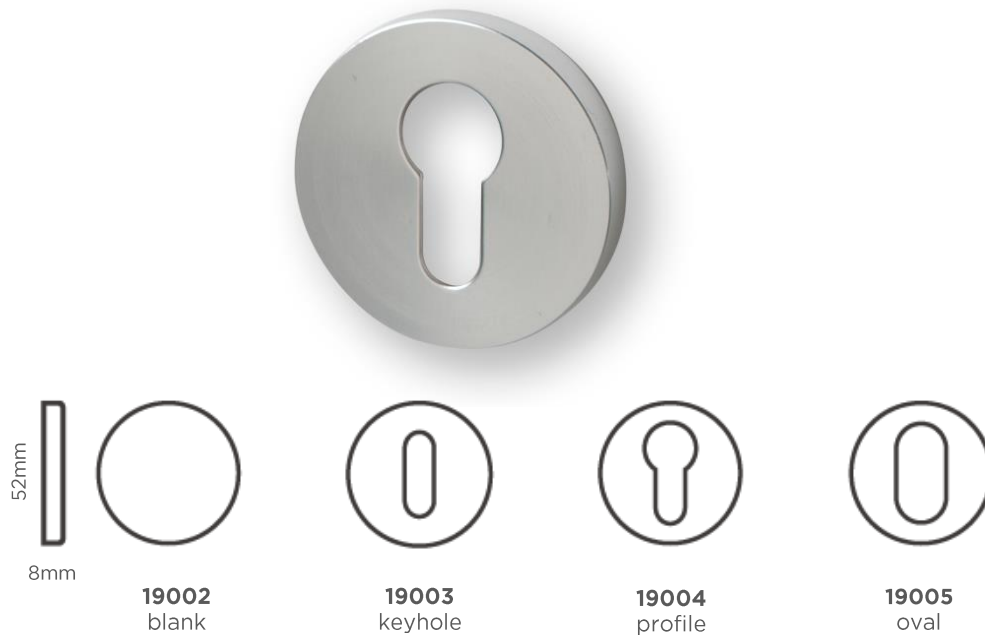

## 52x8 Aluminum Escutcheon

Not to scale

### Overview

- 19122** 52x8mm aluminium blank escutcheon
- 19123** 52x8mm aluminium keyhole escutcheon
- 19124** 52x8mm aluminium euro profile escutcheon
- 19125** 52x8mm aluminium oval profile escutcheon

- Concealed fixings to prevent illegal tampering
- Metal inner rose
- Available in SAA - satin anodised aluminium