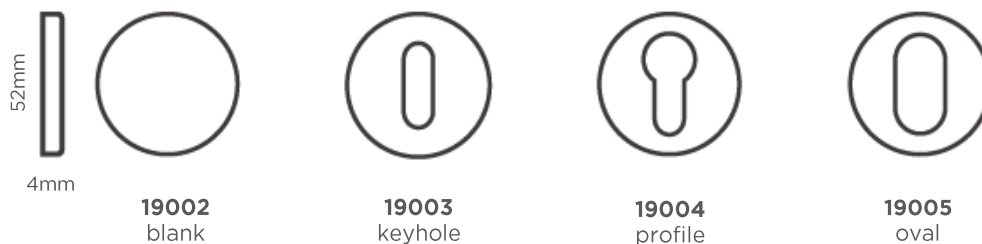

## 52x4 Stainless Steel Escutcheon

Not to scale

### Overview

- 19002** 52x4mm stainless steel blank escutcheon
- 19003** 52x4mm stainless steel keyhole escutcheon
- 19004** 52x4mm stainless steel euro profile escutcheon
- 19005** 52x4mm stainless steel oval profile escutcheon